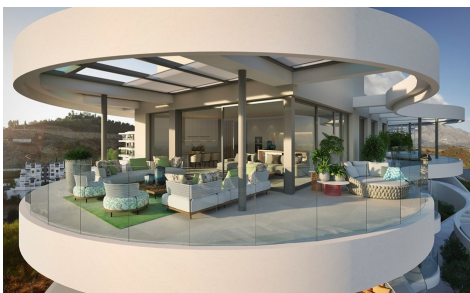

SM45575H

Studio in Benahavis

€2,950,000

3

3

238m²

191m²

New development of luxury apartment that enjoys breath-taking views from its huge terraces across the Mediterranean Sea towards Gibraltar and the coasts of Africa. From its elevated position just above Marbella's emblematic Golf Valley, the Golf courses of Los Naranjos, La Quinta, Las Brisas and Aloha are at your doorstep. At the gateway of natural reserves and Andalusian cultural heritage, these apartments invites you to enjoy life to the fullest. You will experience luxurious and contemporary living in an exclusive location. The buildings are beautifully integrated within the natural surroundings and take full advantage of the amazing views. Starting with seven iconic buildings that will house 49 spacious residences set...(Ask for More Details!)