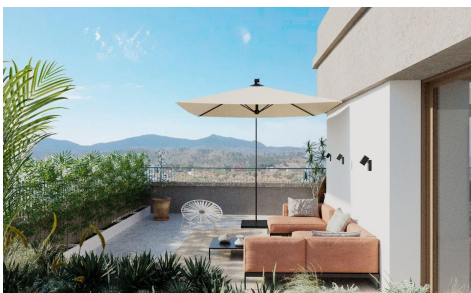

MRG68557B

€240,000

2

2

90m²

N/A

Exclusive New Build Apartments with Views of the Vineyards in Hondón de las Nieves Modern Homes in a Unique Natural Setting Discover this new development of flats in Hondón de las Nieves, a charming village set in a beautiful valley surrounded by olive and almond groves. This development offers 15 exclusive 2 and 3 bedroom homes, all designed to offer maximum comfort, energy efficiency and stunning views of the Vinalopó vineyards. Located in Vinalopó Medio, this peaceful enclave is ideal for those seeking a relaxed Mediterranean lifestyle, with easy access to nature and all essential services. High Quality Features and Modern Design Each flat has...(Ask for More Details!)