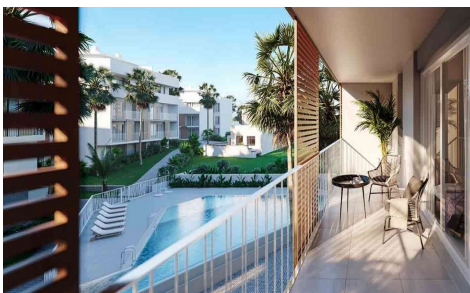

MRS37951P

NEW RESIDENTIAL IN JAVEA 5 MINUTES FROM THE BEACH, THE PORT AND THE CENTER

3

2

175m²

N/A

NEW RESIDENTIAL IN JAVEA 5 MINUTES FROM THE BEACH, THE PORT AND THE CENTER !
!! New residential a few minutes from the beach that consists of 58 homes with 2, 3 and 4 bedrooms distributed on the ground floor with a garden, apartments with terraces on intermediate floors, penthouses and duplexes with large terraces. In addition, all homes will have a garage and storage room. The residential complex will have a swimming pool and a social club. You can configure different aspects in the distribution, finishes and extra options of your home. Adapt your new home to your tastes and preferences and...(Ask for More Details!)