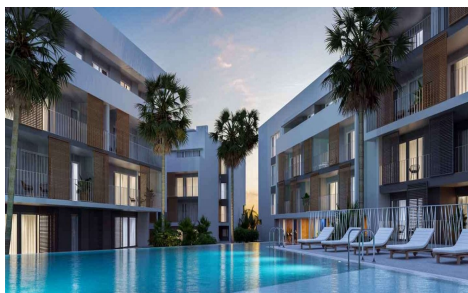

MRS37951P

NEW RESIDENTIAL IN JAVEA 5 MINUTES FROM THE BEACH, THE PORT AND THE CENTER

3

2

175m²

N/A

NEW RESIDENTIAL IN JAVEA 5 MINUTES FROM THE BEACH, THE PORT AND THE CENTER !
!! New residential a few minutes from the beach that consists of 58 homes with 2, 3 and 4 bedrooms distributed on the ground floor with a garden, apartments with terraces on intermediate floors, penthouses and duplexes with large terraces. In addition, all homes will have a garage and storage room. The residential complex will have a swimming pool and a social club. You can configure different aspects in the distribution, finishes and extra options of your home. Adapt your new home to your tastes and preferences and...(Ask for More Details!)