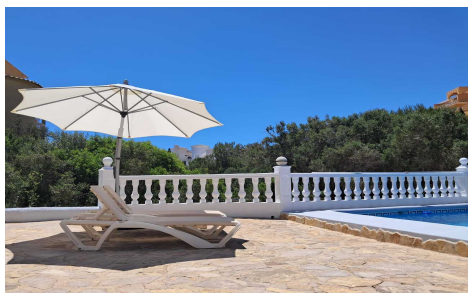

MANS-MADY0028

Villa in Benitachell / El Poble Nou de Benitatxe €550,000

3

2

N/A

N/A

Charming detached house with pool on a quiet cul-de-sac in Cumbre del Sol "Costa Blanca. This well-maintained home is located on a quiet cul-de-sac in the popular Cumbre del Sol area of the Costa Blanca, just minutes from Jávea. The nearest beach is approximately a 6-minute drive away, and Alicante Airport is about 1 hour and 15 minutes away. The house offers a comfortable layout on a single level with three bedrooms, two bathrooms, and a bright living-dining room with an open-plan kitchen. For added comfort, it features hot/cold air conditioning and a cozy fireplace. One of the great attractions of this property is that it already...(Ask for More Details!)