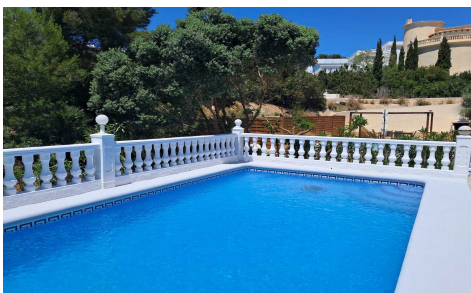

MANS-MADY0028

Villa in Benitachell / El Poble Nou de Benitatxe €550,000

3

2

N/A

N/A

Charming detached house with pool on a quiet cul-de-sac in Cumbre del Sol "Costa Blanca. This well-maintained home is located on a quiet cul-de-sac in the popular Cumbre del Sol area of the Costa Blanca, just minutes from Jávea. The nearest beach is approximately a 6-minute drive away, and Alicante Airport is about 1 hour and 15 minutes away. The house offers a comfortable layout on a single level with three bedrooms, two bathrooms, and a bright living-dining room with an open-plan kitchen. For added comfort, it features hot/cold air conditioning and a cozy fireplace. One of the great attractions of this property is that it already...(Ask for More Details!)