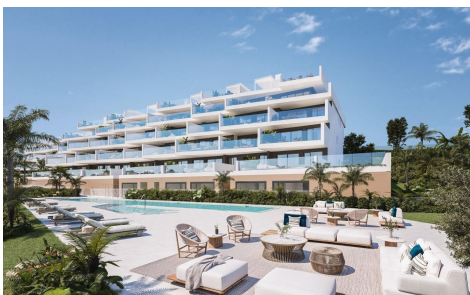

MRS57959B

NEW BUILD RESIDENTIAL COMPLEX IN MANILVA €398,000

3

2

134m²

N/A

NEW BUILD RESIDENTIAL COMPLEX IN MANILVA New build residential complex consist of 100 apartments in a magnificent residential area and in an extraordinary location. 2 and 3 bedrooms apartments are distributed in different blocks resulting in a balanced ensemble. The project combines a modern design architecture wrapped with a perfectly studied landscaping that surrounds the building with its large gardens and common leisure areas that allow the client to enjoy a resort concept. Very spacious apartments, penthouses and ground floors with distributions, qualities and finishes designed so that the property is just what you are looking for. Every apartment has a large terrace, a key...(Ask for More Details!)