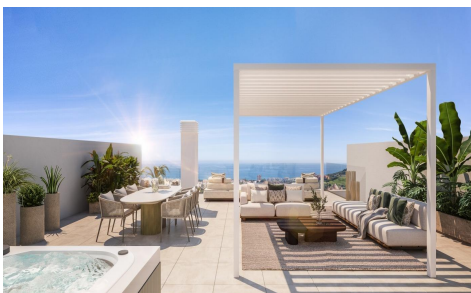

MRS85647Y

NEW BUILD RESIDENTIAL COMPLEX IN MANILVA €72,000

2

2

109m²

N/A

NEW BUILD RESIDENTIAL COMPLEX IN MANILVA New build residential complex consist of 100 apartments in a magnificent residential area and in an extraordinary location. 2 and 3 bedrooms apartments are distributed in different blocks resulting in a balanced ensemble. The project combines a modern design architecture wrapped with a perfectly studied landscaping that surrounds the building with its large gardens and common leisure areas that allow the client to enjoy a resort concept. Very spacious apartments, penthouses and ground floors with distributions, qualities and finishes designed so that the property is just what you are looking for. Every apartment has a large terrace, a key...(Ask for More Details!)