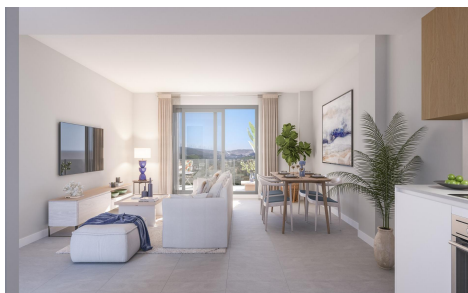

MRS18112V

NEW BUILD RESIDENTIAL COMPLEX IN LA DUQUESA, MANILVA

2

2

118m²

26m²

NEW BUILD RESIDENTIAL COMPLEX IN LA DUQUESA, MANILVA New Build residential complex consists of 60 apartments and penthouses with 2 and 3 bedrooms in La Duquesa golf, Manilva. The blocks are distributed in ground floor, 2 storeys and penthouse, guaranteeing a variety of housing typologies to suit your needs. All properties has garage and storage room in the basement. Each home stands out for its spacious terraces, providing outdoor spaces ideal for relaxing and enjoying the panoramic views of the golf course that will give you a sense of serenity and wellbeing. The communal areas of the project are designed to provide comfort...(Ask for More Details!)