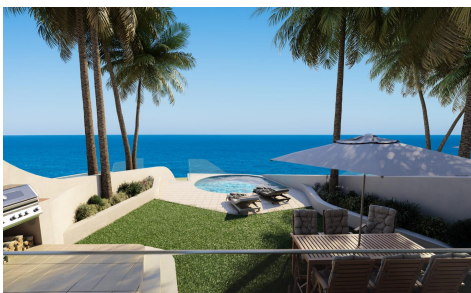

NEW BUILD RESIDENTIAL COMPLEX NEAR MARBELLA

3

2

334m²

43m²

NEW BUILD RESIDENTIAL COMPLEX NEAR MARBELLA New Build an exclusive luxury complex consisting of 8 apartments with sea views in Cabopino, near Marbella, in the best area of the Costa del Sol. Its southwest orientation guarantees the best sun exposure and spectacular panoramic views, we have taken care of every detail with an innovative design, a privileged location, just 5 minutes from the spectacular dunes of Artola, for golf lovers you can enjoy the golf course of Cabo Pino. The development is only 15 minutes from Marbella town and 30 minutes from Malaga airport. Artola - Cabopino Beach is in the town of...(Ask for More Details!)