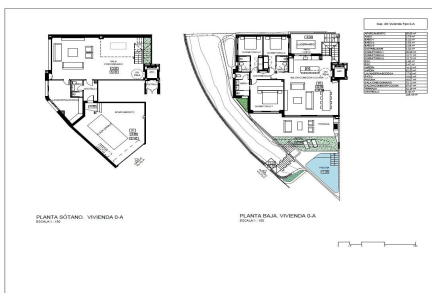

NEW BUILD RESIDENTIAL COMPLEX NEAR MARBELLA

3

2

334m²

43m²

NEW BUILD RESIDENTIAL COMPLEX NEAR MARBELLA New Build an exclusive luxury complex consisting of 8 apartments with sea views in Cabopino, near Marbella, in the best area of the Costa del Sol. Its southwest orientation guarantees the best sun exposure and spectacular panoramic views, we have taken care of every detail with an innovative design, a privileged location, just 5 minutes from the spectacular dunes of Artola, for golf lovers you can enjoy the golf course of Cabo Pino. The development is only 15 minutes from Marbella town and 30 minutes from Malaga airport. Artola - Cabopino Beach is in the town of...(Ask for More Details!)