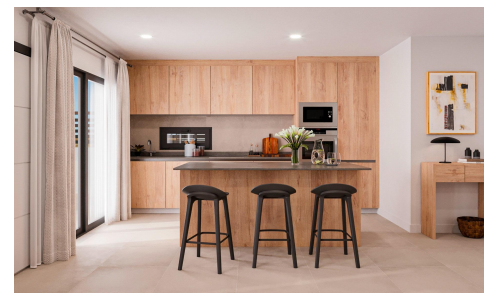

MRG61463L

NEW BUILD TOWNHOUSES IN FUENTE ALAMO, MURCIA

3

2

94m²

191m²

Newly built residential development of villas and townhouses in Fuente Álamo, Murcia. This location offers an exceptional natural environment, far from the hustle and bustle of big cities and the tourist pressure of the coast. Furthermore, we are committed to working from a sustainable development perspective, minimising our environmental impact and maximising integration with the local community. Here, your dreams of a peaceful and sustainable lifestyle become a reality. Imagine waking up every morning in a stunning natural setting, surrounded by peaceful landscapes and the unique beauty of the Murcian countryside. This development prioritises energy efficiency, the use of environmentally friendly materials and harmonious integration with...(Ask for More