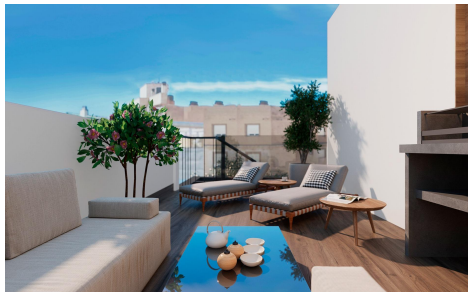

## Modern Apartments Just 250m from Playa del Cura €380,000

2

1

69m<sup>2</sup>

N/A

Modern Apartments Just 250m from Playa del Cura in Torrevieja Exclusive New Development in the Heart of Torrevieja This exclusive residential project of 12 modern apartments is located just 250 meters from Playa del Cura, one of the most popular beaches in Torrevieja. Designed with a perfect balance of elegance, functionality, and Mediterranean lifestyle, the building offers a variety of layouts with 1 or 2 bedrooms, including apartments with terraces and penthouses with private solariums. Its central location provides easy access to shops, restaurants, leisure areas, and all essential services, while still maintaining a sense of comfort and tranquility. Premium Amenities for a Modern Lifestyle The development...(Ask for More Details!)