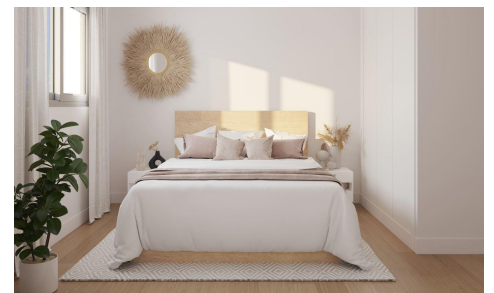

MRS60439H

NEW DEVELOPMENT NEXT TO ESTEPONA €441,000

2

2

82m²

N/A

NEW DEVELOPMENT NEXT TO ESTEPONA Exclusive development of 115 properties from 1 to 4 bedrooms, with a choice of spectacular penthouses or ground floor apartments with private garden. All the properties have large windows connected to generous terraces. All of them also have parking and storage room. Impressive communal areas: 2 swimming pools for adults and children, gymnasium and social club, surrounded by extensive gardens. Located in an incomparable natural environment, every detail has been taken care of to achieve a concept of "open spaces", where functionality and its south-facing orientation make light the main protagonist. Chosen by Forbes magazine as one of the 10...(Ask for More Details!)