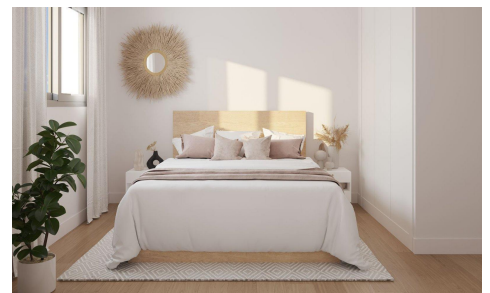

MRS53771R

NEW DEVELOPMENT NEXT TO ESTEPONA €438,000

3

2

97m²

N/A

NEW DEVELOPMENT NEXT TO ESTEPONA Exclusive development of 115 properties from 1 to 4 bedrooms, with a choice of spectacular penthouses or ground floor apartments with private garden. All the properties have large windows connected to generous terraces. All of them also have parking and storage room. Impressive communal areas: 2 swimming pools for adults and children, gymnasium and social club, surrounded by extensive gardens. Located in an incomparable natural environment, every detail has been taken care of to achieve a concept of "open spaces", where functionality and its south-facing orientation make light the main protagonist. Chosen by Forbes magazine as one of the 10...(Ask for More Details!)