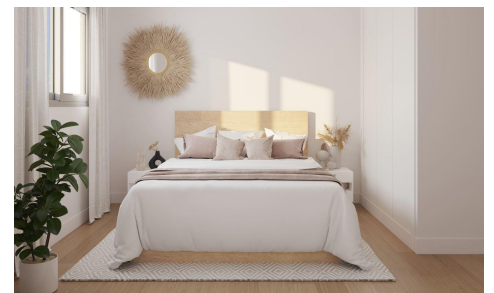

MRS60157F

**NEW DEVELOPMENT NEXT TO ESTEPONA €385,000**

3

2

94m<sup>2</sup>

32m<sup>2</sup>

**NEW DEVELOPMENT NEXT TO ESTEPONA** Exclusive development of 115 properties from 1 to 4 bedrooms, with a choice of spectacular penthouses or ground floor apartments with private garden. All the properties have large windows connected to generous terraces. All of them also have parking and storage room. Impressive communal areas: 2 swimming pools for adults and children, gymnasium and social club, surrounded by extensive gardens. Located in an incomparable natural environment, every detail has been taken care of to achieve a concept of "open spaces", where functionality and its south-facing orientation make light the main protagonist. Chosen by Forbes magazine as one of the 10...(Ask for More Details!)