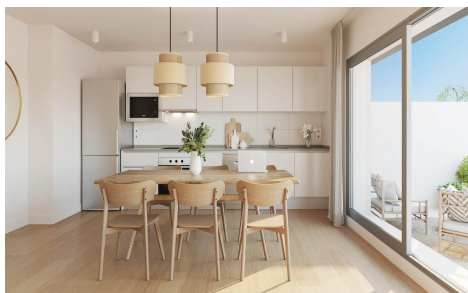

MRS60157F

**NEW DEVELOPMENT NEXT TO ESTEPONA €385,000**

3

2

94m<sup>2</sup>

32m<sup>2</sup>

**NEW DEVELOPMENT NEXT TO ESTEPONA** Exclusive development of 115 properties from 1 to 4 bedrooms, with a choice of spectacular penthouses or ground floor apartments with private garden. All the properties have large windows connected to generous terraces. All of them also have parking and storage room. Impressive communal areas: 2 swimming pools for adults and children, gymnasium and social club, surrounded by extensive gardens. Located in an incomparable natural environment, every detail has been taken care of to achieve a concept of "open spaces", where functionality and its south-facing orientation make light the main protagonist. Chosen by Forbes magazine as one of the 10...(Ask for More Details!)