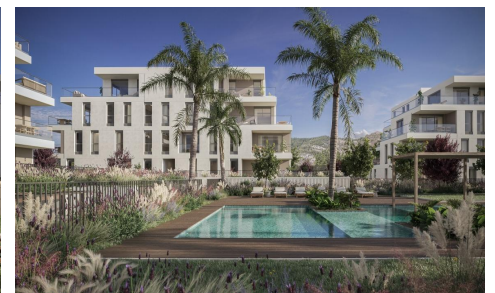

MRS82301L

Exclusive New Construction Homes in Benicasim €366,000

4

2

149m²

N/A

Exclusive New Construction Homes in BenicÀ ssim: Luxury and Sustainability by the Mediterranean Premium Homes Tailored to Your Lifestyle Discover an exclusive new construction project in BenicÀ ssim, offering 2, 3, and 4-bedroom homes designed to meet your needs. Choose from ground-floor residences with spacious gardens, bright and airy apartments on intermediate floors, or premium penthouses boasting breathtaking views of the Mediterranean Sea and the Desert of Las Palmas. These homes combine modern comfort with architectural excellence, ensuring ample natural light and cross ventilation for a fresh and inviting atmosphere. Modern Amenities for Your Comfort This residential community provides a wide range of amenities to enhance your quality