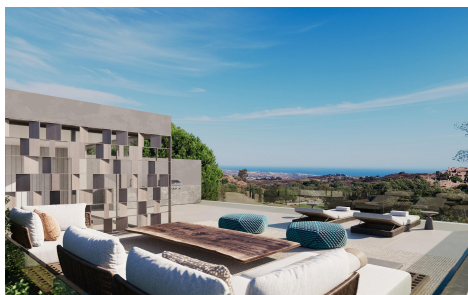

## Discover Your Dream Home: Luxury Villas in La Mairena €870,000

3

3

185m<sup>2</sup>

250m<sup>2</sup>

Discover Your Dream Home: Luxury Villas in La Mairena A Prestigious Location with Unmatched Views Nestled in the serene hills of La Mairena, this exclusive new development of 14 semi-detached luxury villas is set on the first line of the renowned El Soto Golf Course. Offering sweeping panoramic views of the lush green fairways and the sparkling Mediterranean Sea, these homes combine sophistication and tranquility. La Mairena is located just 10 km from the sandy beaches of Marbella, 45 km from Málaga International Airport, and 20 km from the bustling Puerto Banos, ensuring easy access to key destinations. Elegant Villas Designed for Modern Living Each villa boasts...(Ask for More Details!)