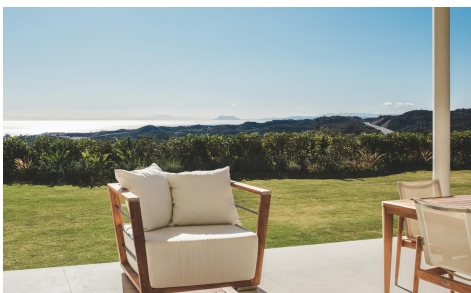

MRS43060H

EXCLUSIVE URBANISATION NEXT TO MARBELLA CLUB GOLF, 1,15,000

4

4

167m²

212m²

EXCLUSIVE URBANISATION NEXT TO MARBELLA CLUB GOLF An exquisite collection of residences set within the prestigious Marbella Club Golf Resort. With breathtaking views of the Mediterranean coastline, the iconic Rock of Gibraltar and the Atlas Mountains, these homes offer a truly captivating living environment. With a selection of penthouses, ground floor duplex flats and first floor flats, luxury living is combined with stunning natural surroundings, creating a residential experience like no other. Nestled in Benahavés, one of Europe's most affluent municipalities. Known for its opulence and exclusivity, this prestigious location has earned its reputation as a haven for luxury living. You will enjoy picturesque surroundings...(Ask for More Details!)