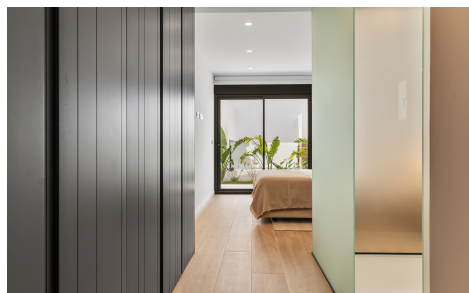

## Apartment in Benitachell

€593,000

3

2

105m<sup>2</sup>

N/A

The Montecala Gardens development, located in Cumbre del Sol within the municipality of Benitatchell, between Jávea and Moraira, invites you to see the Costa Blanca from a different perspective. This apartment complex has been designed for those seeking a second home by the sea, surrounded by nature, tranquillity, and high-quality services throughout the year. Montecala Gardens stands out for its modern, functional, and sustainable design. Each block has a limited number of homes; only five apartments per building, ensuring privacy and tranquillity. The houses feature spacious terraces, private gardens, or solariums, depending on the apartment, and offer open views that strengthen connection with the natural environment. The apartments are fully...(Ask