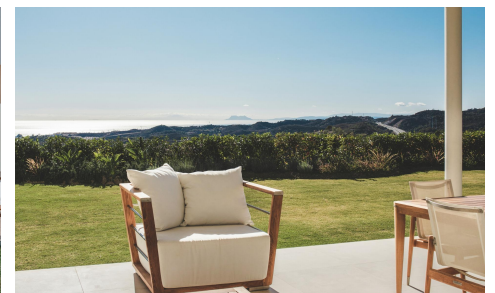

MRS63116T

EXCLUSIVE URBANISATION NEXT TO MARBELLA CLUB GOLF, 1,400,000

3

3

167m²

165m²

EXCLUSIVE URBANISATION NEXT TO MARBELLA CLUB GOLF An exquisite collection of residences set within the prestigious Marbella Club Golf Resort. With breathtaking views of the Mediterranean coastline, the iconic Rock of Gibraltar and the Atlas Mountains, these homes offer a truly captivating living environment. With a selection of penthouses, ground floor duplex flats and first floor flats, luxury living is combined with stunning natural surroundings, creating a residential experience like no other. Nestled in Benahavés, one of Europe's most affluent municipalities. Known for its opulence and exclusivity, this prestigious location has earned its reputation as a haven for luxury living. You will enjoy picturesque surroundings...(Ask for More Details!)