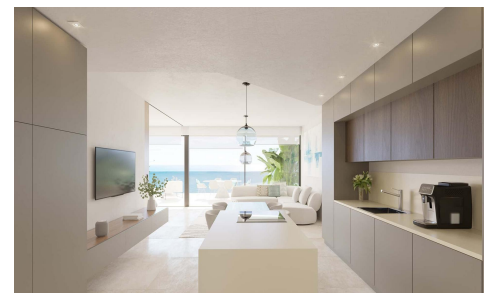

## LUXURY RESIDENTIAL COMPLEX WITH SEA VIEWS 1,825,000

2

2

86m<sup>2</sup>

N/A

LUXURY RESIDENTIAL COMPLEX WITH SEA VIEWS IN EL HIGUERÓN Residential complex of 157 homes distributed in 4 buildings. The first two face east, with the properties arranged in such a way that some do not interfere with the views of the others, while the other two buildings face south.

2 and 3-bedroom homes, with large open-plan spaces that connect the different rooms, giving a feeling of spaciousness. Large terrace area with sea views. The 3-bedroom homes include all double bedrooms with en-suite bathrooms and spacious dressing rooms. Landscaped routes through green areas connect the different phases and large communal areas: coworking area, pilates room,...(Ask for More Details!)