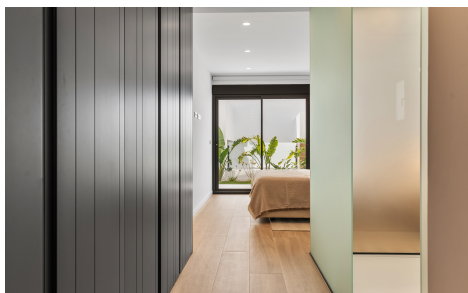

MVF97514G

Apartment in Benitachell

€612,000

3

2

117m²

N/A

The Montecala Gardens development, located in Cumbre del Sol within the municipality of Benitatchell, between Jávea and Moraira, invites you to see the Costa Blanca from a different perspective. This apartment complex has been designed for those seeking a second home by the sea, surrounded by nature, tranquillity, and high-quality services throughout the year. Montecala Gardens stands out for its modern, functional, and sustainable design. Each block has a limited number of homes; only five apartments per building, ensuring privacy and tranquillity. The houses feature spacious terraces, private gardens, or solariums, depending on the apartment, and offer open views that strengthen connection with the natural environment. The apartments are fully...(Ask