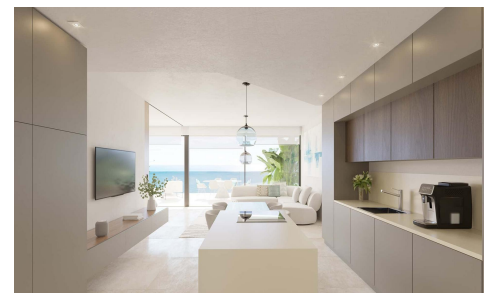

MRS12708H

LUXURY RESIDENTIAL COMPLEX WITH SEA VIEWS

2

2

84m²

N/A

LUXURY RESIDENTIAL COMPLEX WITH SEA VIEWS IN EL HIGUERÓN Residential complex of 157 homes distributed in 4 buildings. The first two face east, with the properties arranged in such a way that some do not interfere with the views of the others, while the other two buildings face south.

2 and 3-bedroom homes, with large open-plan spaces that connect the different rooms, giving a feeling of spaciousness. Large terrace area with sea views. The 3-bedroom homes include all double bedrooms with en-suite bathrooms and spacious dressing rooms. Landscaped routes through green areas connect the different phases and large communal areas: coworking area, pilates room,...(Ask for More Details!)