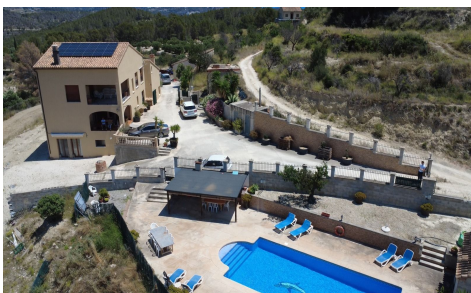

9

5

487m²

13,000m²

N/A

Are you looking for a property with privacy, space, sustainability, and spectacular views? This incredible rustic estate in Lleus, Benissa has it all. Located on a private plot of 13,000 m², this property offers panoramic views of the Mediterranean countryside and is strategically situated just a few minutes' drive from Moraira, Calpe, and Jávea. An exceptional property, perfect for several families. The estate boasts almost 500 m² built and offers up to three independent homes, making it an ideal option for large families, tourist accommodation, or co-living. In total, it can comfortably accommodate more than 20 people. Main residence: Spacious living-dining room with fireplace and equipped kitchen in traditional Spanish style. 1...(Ask for More Details!)