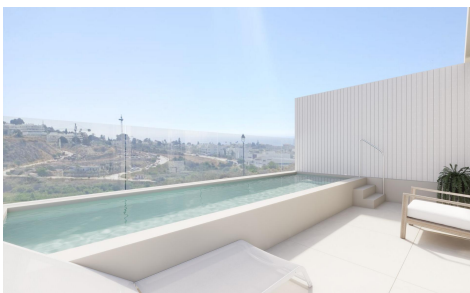

MRS57887A

SEMI-DETACHED VILLAS WITH SEA AND GOLF COURSE VIEWS €845,000

4

3

180m²

290m²

SEMI-DETACHED VILLAS WITH SEA AND GOLF COURSE VIEWS Project of 10 semi-detached villas, with stunning views of the sea, the golf course and the mountains. Each villa has 4 bedrooms, as well as a room that can be used as an office or laundry room. The corner villas have their own gardens and private swimming pool. The central villas have the pool on the roof terrace. The open and functional spaces are undoubtedly the protagonists of the homes, connecting the terraces with beautiful views of the sea, the golf course and the mountains. The gated complex is located just 5 minutes drive from the centre...(Ask for More Details!)