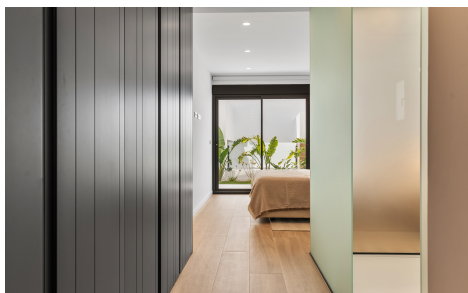

## Apartment in Benitachell

€375,000

2

2

79m<sup>2</sup>

N/A

The Montecala Gardens development, located in Cumbre del Sol within the municipality of Benitatchell, between Jávea and Moraira, invites you to see the Costa Blanca from a different perspective. This apartment complex has been designed for those seeking a second home by the sea, surrounded by nature, tranquillity, and high-quality services throughout the year. Montecala Gardens stands out for its modern, functional, and sustainable design. Each block has a limited number of homes; only five apartments per building, ensuring privacy and tranquillity. The houses feature spacious terraces, private gardens, or solariums, depending on the apartment, and offer open views that strengthen connection with the natural environment. The apartments are fully...(Ask