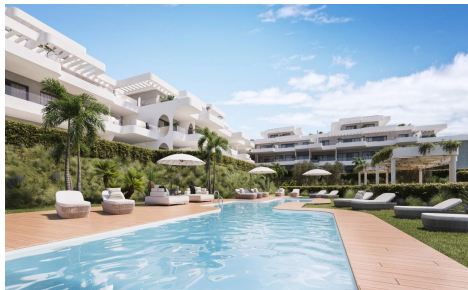

MRS89455A

NEW BUILD RESIDENTIAL COMPLEX IN ESTEPONA 2040,000

4

3

148m²

N/A

NEW BUILD RESIDENTIAL COMPLEX IN ESTEPONA New Build residential located in Estepona, one of the most popular and prominent towns on the Costa del Sol. In the surrounding areas of this place are some of the most prestigious golf courses in Europe, the most complete offering of restaurants and hotels, fantastic beaches and exclusive commercial areas. New Build residential complex is characterised by its excellent travel links, as it's only 5 minutes by car from Estepona, 10 minutes from Puerto BanÃ³s and 20 from Marbella. Travel is easy by car, taxi or public transport as it's only 50 minutes (80 km) from the International Airport of...(Ask for More Details!)