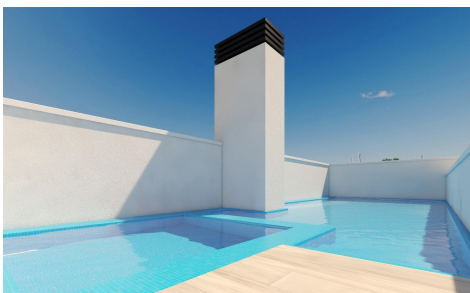

MRG54877H

New Build Apartments in Torrevieja, Just 150m from Playa del Cura Prime Location in Torrevieja, Close to Beaches and Amenities Experience coastal living at its best with these brand-new apartments and penthouses in Torrevieja, located a mere 150 meters from Playa del Cura. These exclusive residences are nestled in a vibrant neighborhood with all essential amenities within reach, including shops, restaurants, and cafes. Perfectly positioned on Spain's Costa Blanca, Torrevieja offers residents a Mediterranean climate and relaxed lifestyle with easy access to both Alicante Airport (45 km) and Murcia Airport (65 km). Modern Design with Spacious Layouts and Quality Finishes This new residential complex consists...(Ask for More Details!)

3

2

96m²

N/A

New Build Apartments in Torrevieja, Just 150m from Playa del Cura Prime Location in Torrevieja, Close to Beaches and Amenities Experience coastal living at its best with these brand-new apartments and penthouses in Torrevieja, located a mere 150 meters from Playa del Cura. These exclusive residences are nestled in a vibrant neighborhood with all essential amenities within reach, including shops, restaurants, and cafes. Perfectly positioned on Spain's Costa Blanca, Torrevieja offers residents a Mediterranean climate and relaxed lifestyle with easy access to both Alicante Airport (45 km) and Murcia Airport (65 km). Modern Design with Spacious Layouts and Quality Finishes This new residential complex consists...(Ask for More Details!)