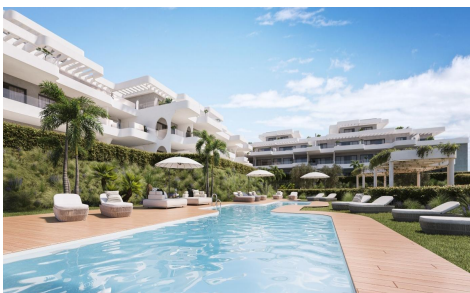

## NEW BUILD RESIDENTIAL COMPLEX IN ESTEPONA 2,000,000

2

2

94m<sup>2</sup>

48m<sup>2</sup>

**NEW BUILD RESIDENTIAL COMPLEX IN ESTEPONA** New Build residential located in Estepona, one of the most popular and prominent towns on the Costa del Sol. In the surrounding areas of this place are some of the most prestigious golf courses in Europe, the most complete offering of restaurants and hotels, fantastic beaches and exclusive commercial areas. New Build residential complex is characterised by its excellent travel links, as it's only 5 minutes by car from Estepona, 10 minutes from Puerto BanÃ³s and 20 from Marbella. Travel is easy by car, taxi or public transport as it's only 50 minutes (80 km) from the International Airport of...(Ask for More Details!)