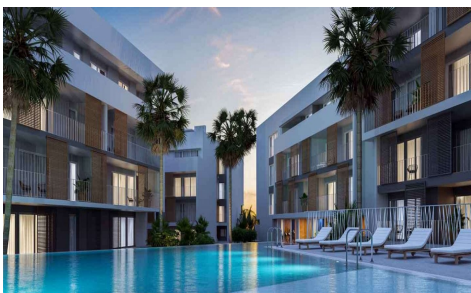

3

2

106m²

N/A

NEW RESIDENTIAL IN JAVEA 5 MINUTES FROM THE BEACH, THE PORT AND THE CENTER !

!! New residential a few minutes from the beach that consists of 58 homes with 2, 3 and 4 bedrooms distributed on the ground floor with a garden, apartments with terraces on intermediate floors, penthouses and duplexes with large terraces. In addition, all homes will have a garage and storage room. The residential complex will have a swimming pool and a social club. You can configure different aspects in the distribution, finishes and extra options of your home. Adapt your new home to your tastes and preferences and...(Ask for More Details!)