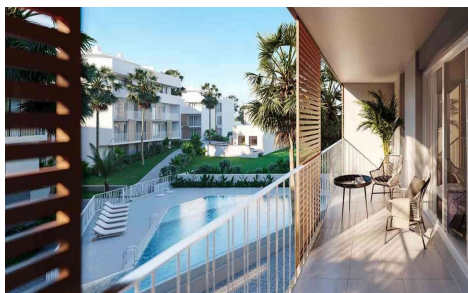

MRS30598W

NEW RESIDENTIAL IN JAVEA 5 MINUTES FROM THE BEACH, THE PORT AND THE CENTER !

3

2

106m²

N/A

NEW RESIDENTIAL IN JAVEA 5 MINUTES FROM THE BEACH, THE PORT AND THE CENTER !

!! New residential a few minutes from the beach that consists of 58 homes with 2, 3 and 4 bedrooms distributed on the ground floor with a garden, apartments with terraces on intermediate floors, penthouses and duplexes with large terraces. In addition, all homes will have a garage and storage room. The residential complex will have a swimming pool and a social club. You can configure different aspects in the distribution, finishes and extra options of your home. Adapt your new home to your tastes and preferences and...(Ask for More Details!)