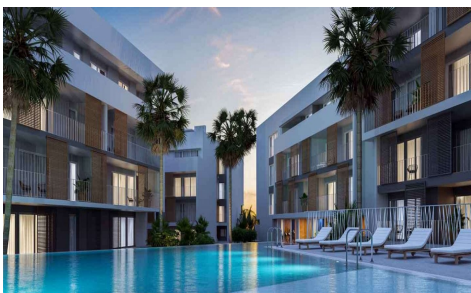

MRS30598W

NEW RESIDENTIAL IN JAVEA 5 MINUTES FROM THE BEACH, THE PORT AND THE CENTER !

3

2

106m²

N/A

NEW RESIDENTIAL IN JAVEA 5 MINUTES FROM THE BEACH, THE PORT AND THE CENTER !

!! New residential a few minutes from the beach that consists of 58 homes with 2, 3 and 4 bedrooms distributed on the ground floor with a garden, apartments with terraces on intermediate floors, penthouses and duplexes with large terraces. In addition, all homes will have a garage and storage room. The residential complex will have a swimming pool and a social club. You can configure different aspects in the distribution, finishes and extra options of your home. Adapt your new home to your tastes and preferences and...(Ask for More Details!)