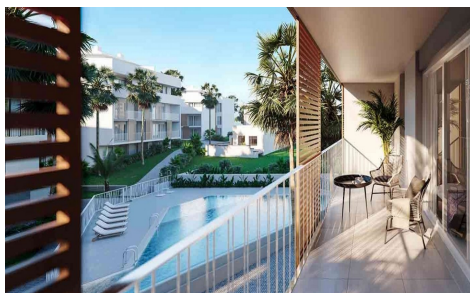

## NEW RESIDENTIAL IN JAVEA 5 MINUTES FROM THE BEACH, THE PORT AND THE CENTER !

3

2

106m<sup>2</sup>

N/A

NEW RESIDENTIAL IN JAVEA 5 MINUTES FROM THE BEACH, THE PORT AND THE CENTER !

!! New residential a few minutes from the beach that consists of 58 homes with 2, 3 and 4 bedrooms distributed on the ground floor with a garden, apartments with terraces on intermediate floors, penthouses and duplexes with large terraces. In addition, all homes will have a garage and storage room. The residential complex will have a swimming pool and a social club. You can configure different aspects in the distribution, finishes and extra options of your home. Adapt your new home to your tastes and preferences and...(Ask for More Details!)