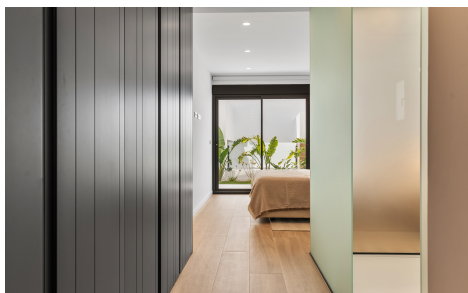

## Apartment in Benitachell

€519,000

3

2

105m<sup>2</sup>

N/A

The Montecala Gardens development, located in Cumbre del Sol within the municipality of Benitachell, between Jávea and Moraira, invites you to see the Costa Blanca from a different perspective. This apartment complex has been designed for those seeking a second home by the sea, surrounded by nature, tranquillity, and high-quality services throughout the year. Montecala Gardens stands out for its modern, functional, and sustainable design. Each block has a limited number of homes; only five apartments per building, ensuring privacy and tranquillity. The houses feature spacious terraces, private gardens, or solariums, depending on the apartment, and offer open views that strengthen connection with the natural environment. The apartments are fully...(Ask