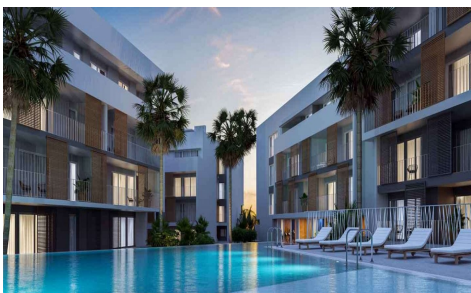

MRS66740R

NEW RESIDENTIAL IN JAVEA 5 MINUTES FROM THE BEACH

3

2

105m²

N/A

NEW RESIDENTIAL IN JAVEA 5 MINUTES FROM THE BEACH, THE PORT AND THE CENTER !

!! New residential a few minutes from the beach that consists of 58 homes with 2, 3 and 4 bedrooms distributed on the ground floor with a garden, apartments with terraces on intermediate floors, penthouses and duplexes with large terraces. In addition, all homes will have a garage and storage room. The residential complex will have a swimming pool and a social club. You can configure different aspects in the distribution, finishes and extra options of your home. Adapt your new home to your tastes and preferences and...(Ask for More Details!)