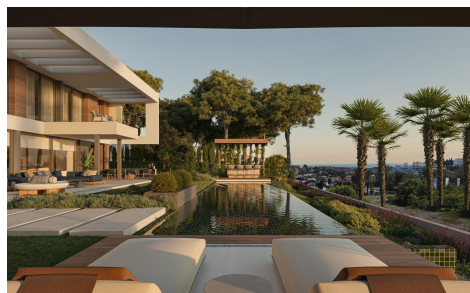

MRS38304U

NEW BUILD LUXURY VILLAS NEAR MARBELLA €10,900,000

6

6

701m²

1,623m²

NEW BUILD LUXURY VILLAS NEAR MARBELLA Nestled within the illustrious enclave of Nueva Andalucia, New Project provides residents a luxurious escape that embodies the true essence of luxury living. With its privileged location in Nueva Andalucia, residents are granted convenient access to a plethora of nearby amenities, as well as sweeping views of the surrounding mountains and sea. Urbanization stands as a sanctuary of innovation and luxury, serving as a testament to the synergy of modern design and timeless elegance. Residents are granted an elevated lifestyle, with the finest elements of architecture, security and personalisation all combined. This visionary project redefines the concept of a modern urbanisation,...(Ask for More Details!)