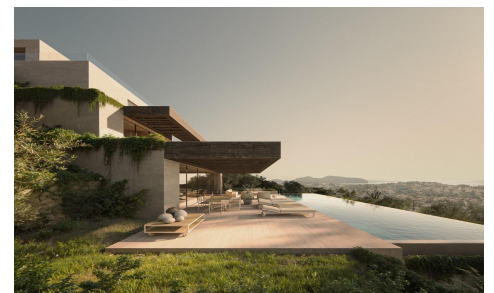

MRS83627R

NEW BUILD VILLA IN BENISSA

€4,250,000

4

6

654m²

1,017m²

NEW BUILD VILLA IN BENISSA New Build villa designed to dialogue with its surroundings and integrate into it. Its structure, based on concrete platforms and wooden pergolas, slides along the natural slope of the land, creating the interior living spaces. Access to the house is through a cassette that offers panoramic views of the surrounding area. Descending to the first level, we find the master bedroom with its own dressing room, bathroom and terrace. A platform for an en suite bedroom with all the privacy and intimacy possible. Going further down, we find another platform with the rest of the rooms of the...(Ask for More Details!)