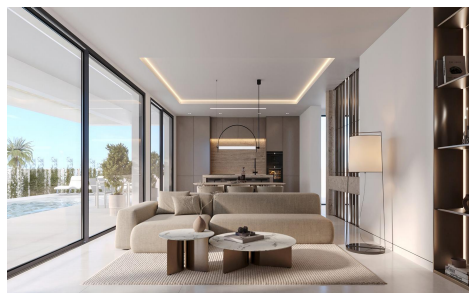

MRS12174E

Exclusive New Build Villas Near the Sea in Calahonda 1,650,000

4

4

328m²

464m²

Exclusive New Build Villas Near the Sea in Calahonda Modern coastal living in an unbeatable location Discover an exclusive development of just seven contemporary villas located in one of the most sought after residential areas of Calahonda, only 200 meters from the Mediterranean Sea. This premium collection has been carefully designed by award winning architects and built by a reputable developer, offering a perfect fusion of modern architecture, elegant finishes and a peaceful coastal lifestyle. Calahonda is a well established and vibrant residential enclave on the Costa del Sol, known for its relaxed atmosphere, beautiful beaches, and excellent selection of services. The area offers a perfect balance...(Ask for More Details!)