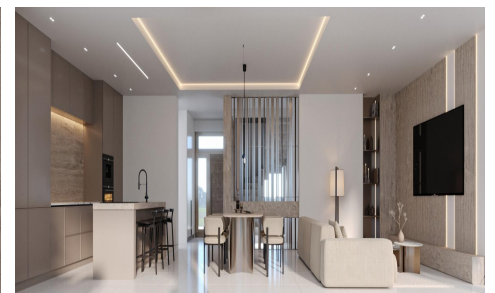

MRS12174E

Exclusive New Build Villas Near the Sea in Calahonda 1,650,000

4

4

328m²

464m²

Exclusive New Build Villas Near the Sea in Calahonda Modern coastal living in an unbeatable location Discover an exclusive development of just seven contemporary villas located in one of the most sought after residential areas of Calahonda, only 200 meters from the Mediterranean Sea. This premium collection has been carefully designed by award winning architects and built by a reputable developer, offering a perfect fusion of modern architecture, elegant finishes and a peaceful coastal lifestyle. Calahonda is a well established and vibrant residential enclave on the Costa del Sol, known for its relaxed atmosphere, beautiful beaches, and excellent selection of services. The area offers a perfect balance...(Ask for More Details!)