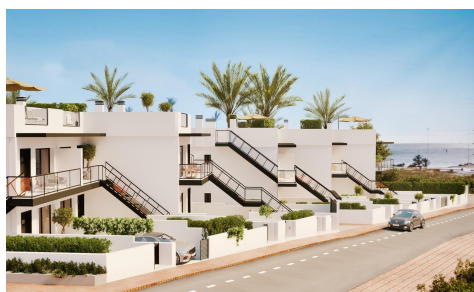

MRS95309B

€221,000

2

2

64m²

9m²

N/A

New Build Homes Just 200 Metres from the Beach in Puerto de Mazarrón Exclusive coastal living in Costa CÃ¡lida Introducing a new residential development of modern homes in Puerto de Mazarrón, located only 200 metres from the beautiful Playa Negra. Situated in one of the most sought after coastal areas of the Murcia region, this project offers an exceptional opportunity to enjoy Mediterranean living close to the sea, essential amenities and natural surroundings. Puerto de Mazarrón is known for its stunning beaches, crystal clear waters, charming marina and relaxed atmosphere. With excellent services, outdoor leisure options and a warm climate year round, it is an ideal destination...(Ask for More Details!)