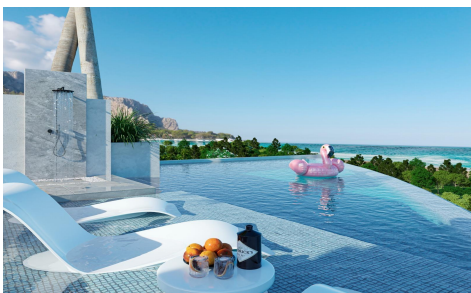

MRG77517B

NEW BUILD VILLAS IN BENALMADENA

€2,600,000

4

4

508m²

764m²

NEW BUILD VILLAS IN BENALMADENA Located in the prestigious La CapellanÃ-a area, this exclusive collection of seven Luxurious New Build villas offers unparalleled views of the Mediterranean Sea, majestic mountains, and the scenic landscapes of Mijas and Fuengirola. The Concept Our projects are characterised by cutting-edge design, prime locations, and superior quality, offering dream properties to the most discerning clientele. Situated in the heart of Benalmadena, La Capellania, a very charming and well established area, with beautiful traditional white Spanish villas and green gardens surrounding. Just 15 minutes from the airport in Malaga and 30 minutes from Marbella, this promotion is raising...(Ask for More Details!)