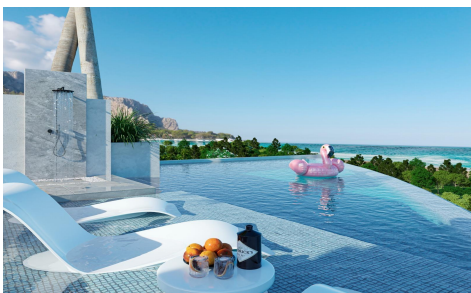

MRG77517B

NEW BUILD VILLAS IN BENALMADENA

€2,500,000

4

4

508m²

764m²

NEW BUILD VILLAS IN BENALMADENA Located in the prestigious La Capellanã-a area, this exclusive collection of seven Luxurious New Build villas offers unparalleled views of the Mediterranean Sea, majestic mountains, and the scenic landscapes of Mijas and Fuengirola. The Concept Our projects are characterised by cutting-edge design, prime locations, and superior quality, offering dream properties to the most discerning clientele. Situated in the heart of Benalmadena, La Capellania, a very charming and well established area, with beautiful traditional white Spanish villas and green gardens surrounding. Just 15 minutes from the airport in Malaga and 30 minutes from Marbella, this promotion is raising...(Ask for More Details!)