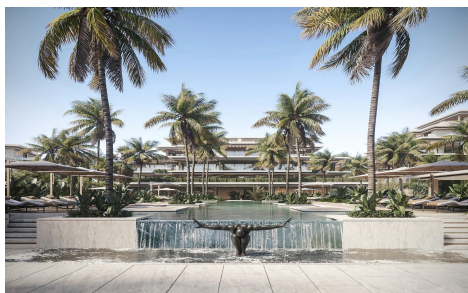

MRS64922E

Luxury Living in the New Golden Mile n Modern Apartments & Penthouses Near Marbella Prime Location Near Beaches, Golf, and Exclusive Destinations Discover this premium residential development on the New Golden Mile, ideally located just 1. 2 km from the pristine El Saladillo beach and steps from the renowned Villa Padierna Golf Club. Nestled between Estepona and Marbella, the complex offers easy access to world-class amenities, including Puerto BanÃos (12 km), Estepona Port (15 km), and MÃlaga Airport (70 km). Golf enthusiasts will love being minutes from Villa Padierna and other top courses, while shopping centers like Laguna Village are less than 10 km away. Exceptional Residences...(Ask for More Details!)

4

3

143m²

171m²

Luxury Living in the New Golden Mile â€“ Modern Apartments & Penthouses Near Marbella Prime Location Near Beaches, Golf, and Exclusive Destinations Discover this premium residential development on the New Golden Mile, ideally located just 1. 2 km from the pristine El Saladillo beach and steps from the renowned Villa Padierna Golf Club. Nestled between Estepona and Marbella, the complex offers easy access to world-class amenities, including Puerto BanÃos (12 km), Estepona Port (15 km), and MÃlaga Airport (70 km). Golf enthusiasts will love being minutes from Villa Padierna and other top courses, while shopping centers like Laguna Village are less than 10 km away. Exceptional Residences...(Ask for More Details!)