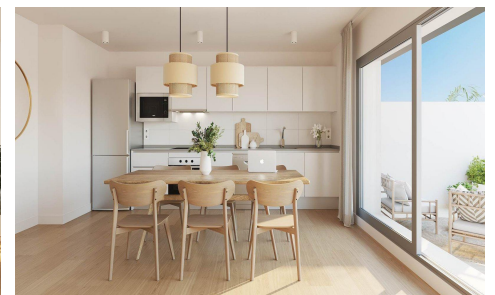

MRS29483E

NEW DEVELOPMENT NEXT TO ESTEPONA €478,000

3

2

102m²

N/A

NEW DEVELOPMENT NEXT TO ESTEPONA Exclusive development of 115 properties from 1 to 4 bedrooms, with a choice of spectacular penthouses or ground floor apartments with private garden. All the properties have large windows connected to generous terraces. All of them also have parking and storage room. Impressive communal areas: 2 swimming pools for adults and children, gymnasium and social club, surrounded by extensive gardens. Located in an incomparable natural environment, every detail has been taken care of to achieve a concept of "open spaces", where functionality and its south-facing orientation make light the main protagonist. Chosen by Forbes magazine as one of the 10...(Ask for More Details!)