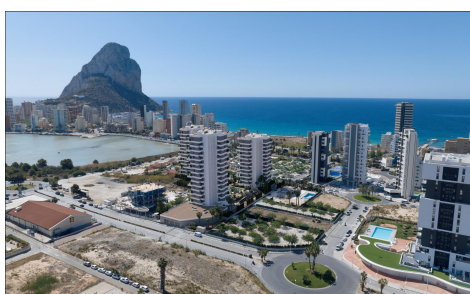

## Modern New Build Homes in Calpe Just 450 m from Playa del Cantal Roig €440,000

3

2

126m<sup>2</sup>

N/A

Modern New Build Homes in Calpe Just 450 m from Playa del Cantal Roig A Contemporary Residential Complex Near the Sea This exclusive residential complex features 120 new build apartments with 2 and 3 bedrooms, distributed across three modern towers. Located only 450 m from Playa del Cantal Roig and within the peaceful area of El Saladar, the development offers the perfect blend of coastal living and urban convenience. The center of Calpe is just minutes away, while the stunning Salinas de Calpe and the iconic Natural Park of Peñón de Ifach create a unique natural backdrop. Sea views are available from the third floor upwards. Premium...(Ask for More Details!)