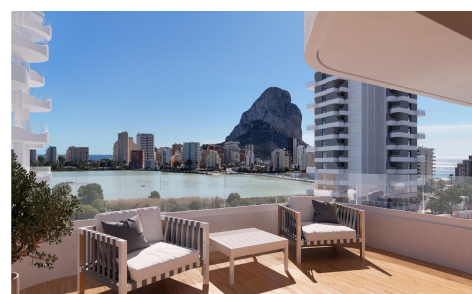

## Modern New Build Homes in Calpe Just 450 m from Playa del Cantal Roig €440,000

3

2

126m<sup>2</sup>

N/A

Modern New Build Homes in Calpe Just 450 m from Playa del Cantal Roig A Contemporary Residential Complex Near the Sea This exclusive residential complex features 120 new build apartments with 2 and 3 bedrooms, distributed across three modern towers. Located only 450 m from Playa del Cantal Roig and within the peaceful area of El Saladar, the development offers the perfect blend of coastal living and urban convenience. The center of Calpe is just minutes away, while the stunning Salinas de Calpe and the iconic Natural Park of Peñón de Ifach create a unique natural backdrop. Sea views are available from the third floor upwards. Premium...(Ask for More Details!)