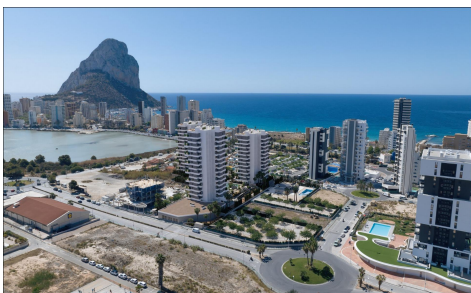

MRS47010W

Modern New Build Homes in Calpe Just 450 m from Playa del Cantal Roig €675,000

2

2

100m²

N/A

Modern New Build Homes in Calpe Just 450 m from Playa del Cantal Roig A Contemporary Residential Complex Near the Sea This exclusive residential complex features 120 new build apartments with 2 and 3 bedrooms, distributed across three modern towers. Located only 450 m from Playa del Cantal Roig and within the peaceful area of El Saladar, the development offers the perfect blend of coastal living and urban convenience. The center of Calpe is just minutes away, while the stunning Salinas de Calpe and the iconic Natural Park of Peñón de Ifach create a unique natural backdrop. Sea views are available from the third floor upwards. Premium...(Ask for More Details!)