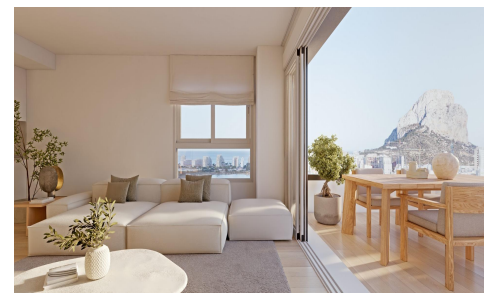

MRS47010W

Modern New Build Homes in Calpe Just 450 m from Playa del Cantal Roig €395,000

2

2

100m²

N/A

Modern New Build Homes in Calpe Just 450 m from Playa del Cantal Roig A Contemporary Residential Complex Near the Sea This exclusive residential complex features 120 new build apartments with 2 and 3 bedrooms, distributed across three modern towers. Located only 450 m from Playa del Cantal Roig and within the peaceful area of El Saladar, the development offers the perfect blend of coastal living and urban convenience. The center of Calpe is just minutes away, while the stunning Salinas de Calpe and the iconic Natural Park of Peñón de Ifach create a unique natural backdrop. Sea views are available from the third floor upwards. Premium...(Ask for More Details!)