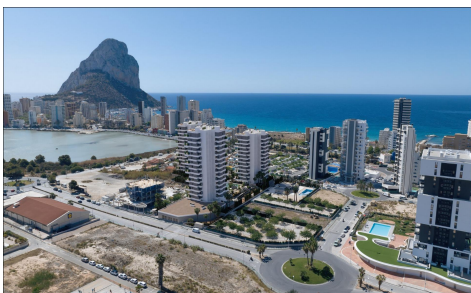

MRS47010W

Modern New Build Homes in Calpe Just 450 m from Playa del Cantal Roig €395,000

2

2

100m²

N/A

Modern New Build Homes in Calpe Just 450 m from Playa del Cantal Roig A Contemporary Residential Complex Near the Sea This exclusive residential complex features 120 new build apartments with 2 and 3 bedrooms, distributed across three modern towers. Located only 450 m from Playa del Cantal Roig and within the peaceful area of El Saladar, the development offers the perfect blend of coastal living and urban convenience. The center of Calpe is just minutes away, while the stunning Salinas de Calpe and the iconic Natural Park of Peñón de Ifach create a unique natural backdrop. Sea views are available from the third floor upwards. Premium...(Ask for More Details!)