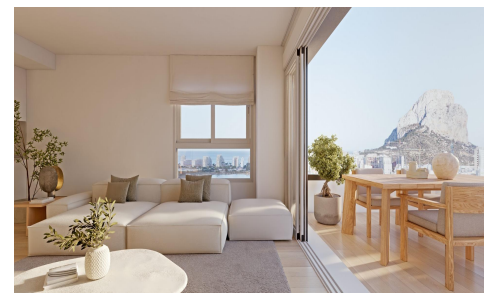

MRS47010W

Modern New Build Homes in Calpe Just 450 m from Playa del Cantal Roig €675,000

2

2

100m²

N/A

Modern New Build Homes in Calpe Just 450 m from Playa del Cantal Roig A Contemporary Residential Complex Near the Sea This exclusive residential complex features 120 new build apartments with 2 and 3 bedrooms, distributed across three modern towers. Located only 450 m from Playa del Cantal Roig and within the peaceful area of El Saladar, the development offers the perfect blend of coastal living and urban convenience. The center of Calpe is just minutes away, while the stunning Salinas de Calpe and the iconic Natural Park of Peñón de Ifach create a unique natural backdrop. Sea views are available from the third floor upwards. Premium...(Ask for More Details!)