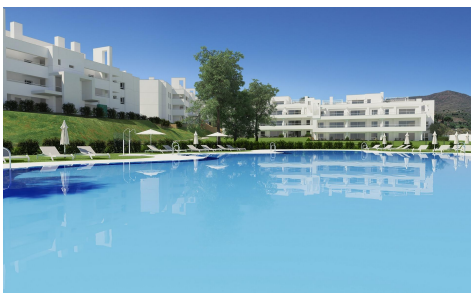

## NEW BUILD RESIDENTIAL COMPLEX AT LA CALA GOLF RESORT, MIJAS €400,000

2

2

80m<sup>2</sup>

N/A

NEW BUILD RESIDENTIAL COMPLEX AT LA CALA GOLF RESORT, MIJAS New Build residential complex of apartments and penthouses at the La Cala Golf Resort. The residence is being built at the top of the hill overlooking the Europa Golf Course, in a fabulous position that provides panoramic views of the golf course and some of them to the sea. All the properties are south or southeast facing, meaning that they enjoy plenty of light all day long. Residential complex located near to the Club House and the Hotel & Spa, where owners of the properties in the Resort can take advantage of the benefits and...(Ask for More Details!)