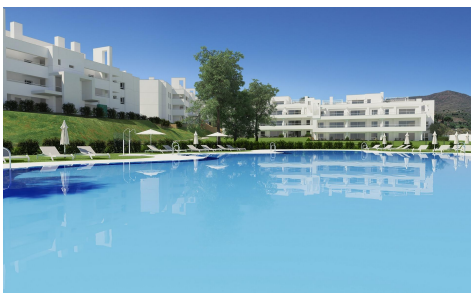

2

2

80m²

N/A

NEW BUILD RESIDENTIAL COMPLEX AT LA CALA GOLF RESORT, MIJAS New Build residential complex of apartments and penthouses at the La Cala Golf Resort. The residence is being built at the top of the hill overlooking the Europa Golf Course, in a fabulous position that provides panoramic views of the golf course and some of them to the sea. All the properties are south or southeast facing, meaning that they enjoy plenty of light all day long. Residential complex located near to the Club House and the Hotel & Spa, where owners of the properties in the Resort can take advantage of the benefits and...(Ask for More Details!)