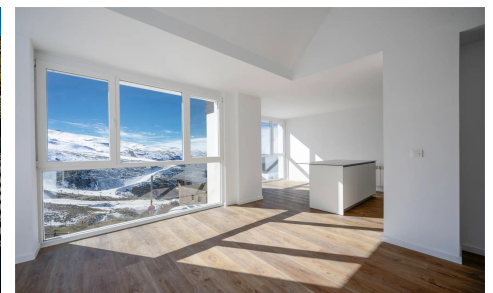

## NEW BUILD RESIDENTIAL IN SIERRA NEVADA €345,000

1

1

66m<sup>2</sup>

N/A

N/A

**NEW BUILD RESIDENTIAL IN SIERRA NEVADA** New Build residential consists of 20 key ready studios and apartments, which perfectly fuse the authenticity of tradition and modern comfort. Every detail has been meticulously selected to provide an exceptional living experience. From kitchens equipped with state-of-the-art technology, to large windows designed to delight with unparalleled views. Floors and bathrooms with Porcelanosa materials to enjoy the maximum guarantee and comfort. One of the few new build complexes in the Sierra Nevada. Enjoy total relaxation after an exciting day on the slopes. The complex has a sauna, perfect for unwinding and rejuvenating body and mind. There is...(Ask for More Details!)