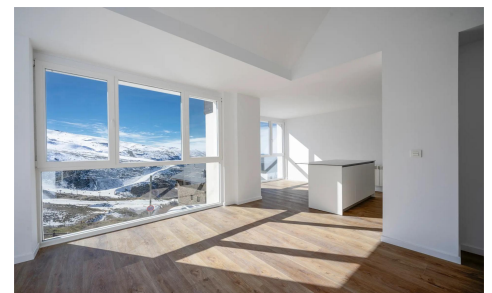

MRS89943W

NEW BUILD RESIDENTIAL IN SIERRA NEVADA €395,000

2

1

69m²

N/A

N/A

NEW BUILD RESIDENTIAL IN SIERRA NEVADA New Build residential consists of 20 key ready studios and apartments, which perfectly fuse the authenticity of tradition and modern comfort. Every detail has been meticulously selected to provide an exceptional living experience. From kitchens equipped with state-of-the-art technology, to large windows designed to delight with unparalleled views. Floors and bathrooms with Porcelanosa materials to enjoy the maximum guarantee and comfort. One of the few new build complexes in the Sierra Nevada. Enjoy total relaxation after an exciting day on the slopes. The complex has a sauna, perfect for unwinding and rejuvenating body and mind. There is...(Ask for More Details!)