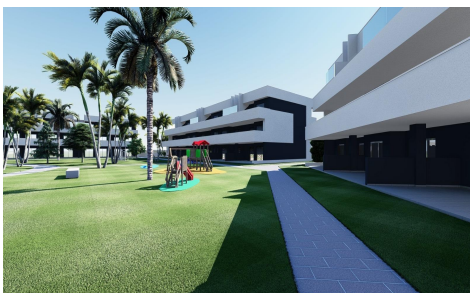

2

2

64m²

35m²

NEW BUILD RESIDENTIAL COMPLEX IN EL RASO New Build closed residential complex of touristic apartments in El Raso, Guardamar del Segura. This new residential complex will consist of 78 touristic apartments and penthouses distributed on the ground floor, first floor, and second floor + solarium. All properties will have a parking space and storage room in the basement, which will be accessible from the community stairs or from the elevator on each floor. The common areas will include a pool area, reception/meeting room, outdoor gym, pétanque area, mini-golf, and spa. **DETAILS TO HIGHLIGHT IN OUR NEW DEVELOPMENT: RENTAL-ALLOWED HOUSING:** These apartments offer...(Ask for More Details!)