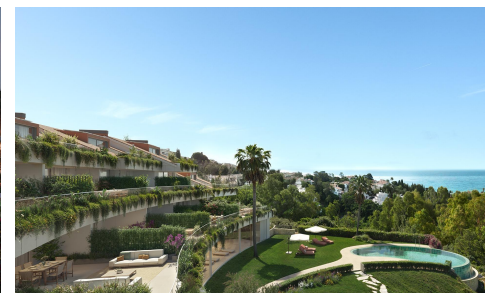

MRS73101V

Boutique New-Build Apartments with Sea Views €900,000

3

3

139m²

45m²

Boutique New-Build Apartments with Sea Views in Torremuelle, Benalmádena. Elegant Coastal Living Just 350 m from the Beach. Discover an exclusive boutique development of just 28 premium apartments in the sought-after area of Torremuelle, Benalmádena. This exceptional new-build complex is ideally located only 350 meters from Torremuelle Beach and its charming coves, offering direct access to the sea and proximity to top leisure amenities such as Torrequebrada Golf Course and Puerto Marina. Nestled at the base of the Mijas mountains, the location offers a perfect balance of coastal living and natural tranquility. Modern Apartments Designed for Comfort and Style. Each of the 3-bedroom apartments has...(Ask for More Details!)