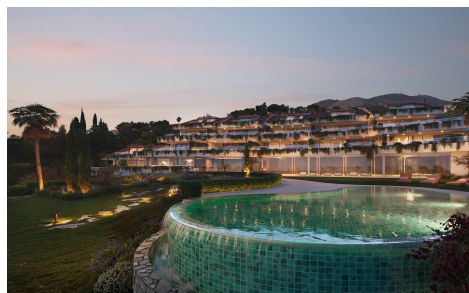

MRS73101V

Boutique New-Build Apartments with Sea Views €900,000

3

3

139m²

45m²

Boutique New-Build Apartments with Sea Views in Torremuelle, Benalmádena. Elegant Coastal Living Just 350 m from the Beach. Discover an exclusive boutique development of just 28 premium apartments in the sought-after area of Torremuelle, Benalmádena. This exceptional new-build complex is ideally located only 350 meters from Torremuelle Beach and its charming coves, offering direct access to the sea and proximity to top leisure amenities such as Torrequebrada Golf Course and Puerto Marina. Nestled at the base of the Mijas mountains, the location offers a perfect balance of coastal living and natural tranquility. Modern Apartments Designed for Comfort and Style. Each of the 3-bedroom apartments has...(Ask for More Details!)