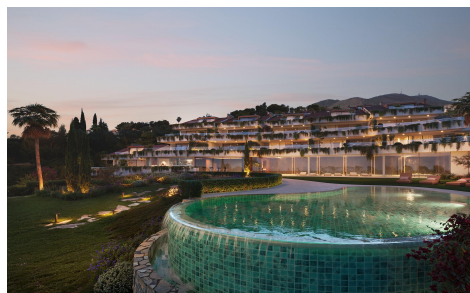

MRS11129Z

Boutique New-Build Apartments with Sea Views €1,115,000

3

2

201m²

N/A

Boutique New-Build Apartments with Sea Views in Torremuelle, Benalmádena. Elegant Coastal Living Just 350 m from the Beach. Discover an exclusive boutique development of just 28 premium apartments in the sought-after area of Torremuelle, Benalmádena. This exceptional new-build complex is ideally located only 350 meters from Torremuelle Beach and its charming coves, offering direct access to the sea and proximity to top leisure amenities such as Torrequebrada Golf Course and Puerto Marina. Nestled at the base of the Mijas mountains, the location offers a perfect balance of coastal living and natural tranquility. Modern Apartments Designed for Comfort and Style. Each of the 3-bedroom apartments has...(Ask for More Details!)