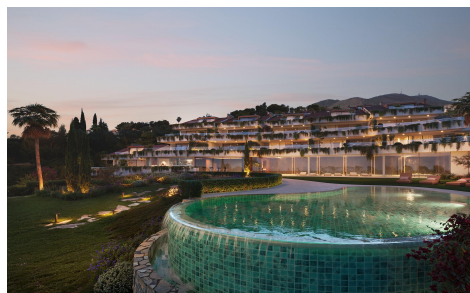

MRS11129Z

Boutique New-Build Apartments with Sea Views €1,060,000

3

2

201m²

N/A

Boutique New-Build Apartments with Sea Views in Torremuelle, Benalmádena. Elegant Coastal Living Just 350 m from the Beach. Discover an exclusive boutique development of just 28 premium apartments in the sought-after area of Torremuelle, Benalmádena. This exceptional new-build complex is ideally located only 350 meters from Torremuelle Beach and its charming coves, offering direct access to the sea and proximity to top leisure amenities such as Torrequebrada Golf Course and Puerto Marina. Nestled at the base of the Mijas mountains, the location offers a perfect balance of coastal living and natural tranquility. Modern Apartments Designed for Comfort and Style. Each of the 3-bedroom apartments has...(Ask for More Details!)