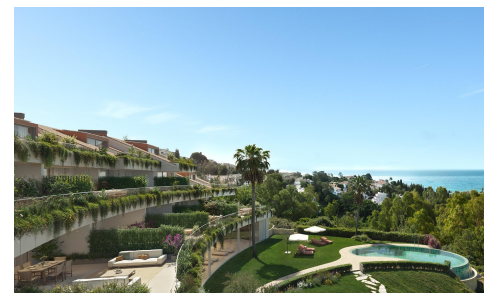

MRS11129Z

Boutique New-Build Apartments with Sea Views €1,060,000

3

2

201m²

N/A

Boutique New-Build Apartments with Sea Views in Torremuelle, Benalmádena. Elegant Coastal Living Just 350 m from the Beach. Discover an exclusive boutique development of just 28 premium apartments in the sought-after area of Torremuelle, Benalmádena. This exceptional new-build complex is ideally located only 350 meters from Torremuelle Beach and its charming coves, offering direct access to the sea and proximity to top leisure amenities such as Torrequebrada Golf Course and Puerto Marina. Nestled at the base of the Mijas mountains, the location offers a perfect balance of coastal living and natural tranquility. Modern Apartments Designed for Comfort and Style. Each of the 3-bedroom apartments has...(Ask for More Details!)