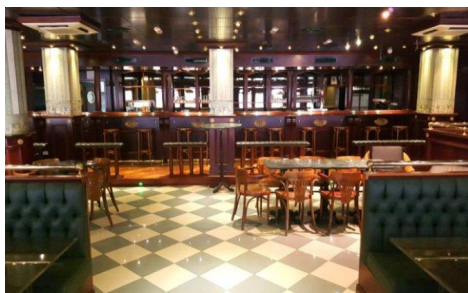

MGT23150K

**Commercial in Calpe**

**€500,000**

0

2

307m<sup>2</sup>

N/A

Fully equipped local restaurant, capacity for 111 people. Located 50 meters from the beach of the fossa.