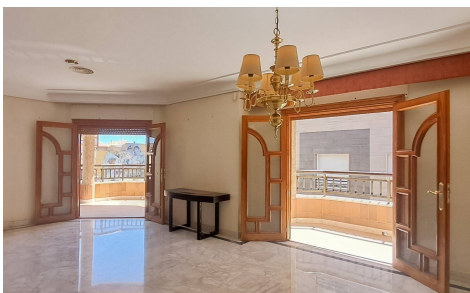

6

4

364m²

N/A

N/A

Discover this spectacular full first-floor apartment of 280 m², located on the prestigious Avenida Emilio Castelar in San Pedro del Pinatar. This special property offers something very rare in today's market: a large, elegant home with complete privacy and generous outdoor space, all in the heart of a town that retains its Spanish soul. Whether you're looking for a full-time residence or a spacious holiday home, this duplex penthouse offers unmatched potential in an unbeatable location. The property is rich in architectural character, featuring beautifully finished wooden window frames and elegant wooden glass doors throughout, bringing light, warmth, craftsmanship, and a touch of traditional charm to the home's refined interior....(Ask for More Details!)