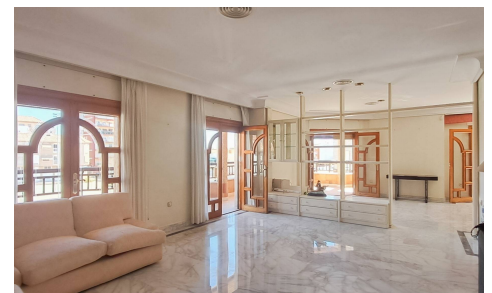

6

4

364m²

N/A

N/A

Discover this spectacular full first-floor apartment of 280 m², located on the prestigious Avenida Emilio Castelar in San Pedro del Pinatar. This special property offers something very rare in today's market: a large, elegant home with complete privacy and generous outdoor space, all in the heart of a town that retains its Spanish soul. Whether you're looking for a full-time residence or a spacious holiday home, this duplex penthouse offers unmatched potential in an unbeatable location. The property is rich in architectural character, featuring beautifully finished wooden window frames and elegant wooden glass doors throughout, bringing light, warmth, craftsmanship, and a touch of traditional charm to the home's refined interior....(Ask for More Details!)