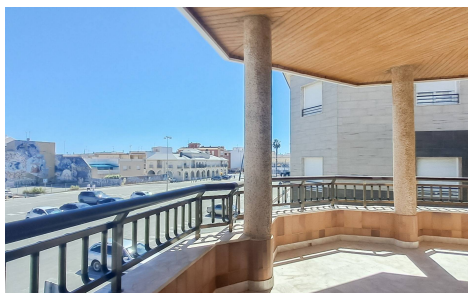

6

4

364m²

N/A

N/A

Discover this spectacular full first-floor apartment of 280 m², located on the prestigious Avenida Emilio Castelar in San Pedro del Pinatar. This special property offers something very rare in today's market: a large, elegant home with complete privacy and generous outdoor space, all in the heart of a town that retains its Spanish soul. Whether you're looking for a full-time residence or a spacious holiday home, this duplex penthouse offers unmatched potential in an unbeatable location. The property is rich in architectural character, featuring beautifully finished wooden window frames and elegant wooden glass doors throughout, bringing light, warmth, craftsmanship, and a touch of traditional charm to the home's refined interior....(Ask for More Details!)