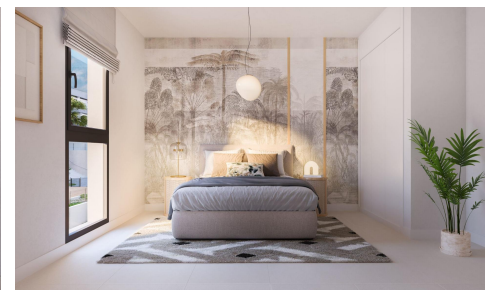

MRG97573C

NEW BUILD RESIDENTIAL COMPLEX NEAR ESTEPONA €32,000

2

2

98m²

27m²

NEW BUILD RESIDENTIAL COMPLEX NEAR ESTEPONA New Build residential complex with a contemporary and modern design, with a total of 135 1, 2 and 3 bedroom homes located next to Valle Romano Golf Club in Estepona. The privileged south orientation has made it possible to design bright homes that make the most of the hours of natural light. The ground floor properties with beautiful gardens and the penthouses with solariums, ideal for enjoying the sun and the incomparable Estepona sunsets, stand out. This complete residential complex is completed with spectacular communal areas consisting of a swimming pool with solarium, gymnasium and gardens with native species...(Ask for More Details!)