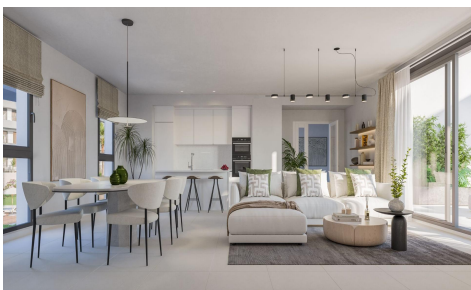

MRG97573C

NEW BUILD RESIDENTIAL COMPLEX NEAR ESTEPONA €32,000

2

2

98m²

27m²

NEW BUILD RESIDENTIAL COMPLEX NEAR ESTEPONA New Build residential complex with a contemporary and modern design, with a total of 135 1, 2 and 3 bedroom homes located next to Valle Romano Golf Club in Estepona. The privileged south orientation has made it possible to design bright homes that make the most of the hours of natural light. The ground floor properties with beautiful gardens and the penthouses with solariums, ideal for enjoying the sun and the incomparable Estepona sunsets, stand out. This complete residential complex is completed with spectacular communal areas consisting of a swimming pool with solarium, gymnasium and gardens with native species...(Ask for More Details!)