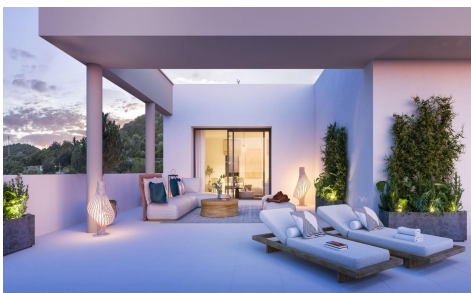

MRG50215V

NEW BUILD RESIDENTIAL COMPLEX NEAR ESTEPONA €459,000

2

2

136m²

N/A

NEW BUILD RESIDENTIAL COMPLEX NEAR ESTEPONA New Build residential complex with a contemporary and modern design, with a total of 135 1, 2 and 3 bedroom homes located next to Valle Romano Golf Club in Estepona. The privileged south orientation has made it possible to design bright homes that make the most of the hours of natural light. The ground floor properties with beautiful gardens and the penthouses with solariums, ideal for enjoying the sun and the incomparable Estepona sunsets, stand out. This complete residential complex is completed with spectacular communal areas consisting of a swimming pool with solarium, gymnasium and gardens with native species...(Ask for More Details!)