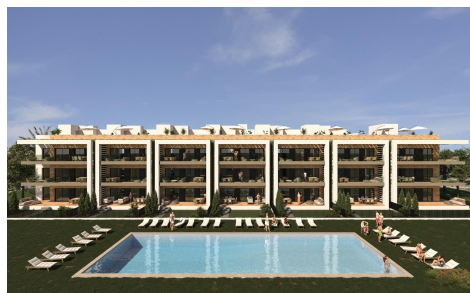

MRG28494P

NEW BUILD RESIDENTIAL COMPLEX NEAR LA SERENA GOLF

3

2

105m²

159m²

NEW BUILD RESIDENTIAL COMPLEX NEAR LA SERENA GOLF, LOS ALCAZARES This amazing complex will be formed by 244 apartments with 2 and 3 bedrooms, divided in 8 blocks and 20 private Villas. Modern apartments in 3 floors (ground floor plus 2), ground floor with nice gardens, and some of them with private swimming pool and second floor with nice terraces and private solariums. Corner apartments (4 per floor) and top floor apartments has 3 bedrooms and the rest 2 bedrooms. East facing properties looking to the communal areas and West facing with wonderful golf course views. Complex with the communal...(Ask for More Details!)